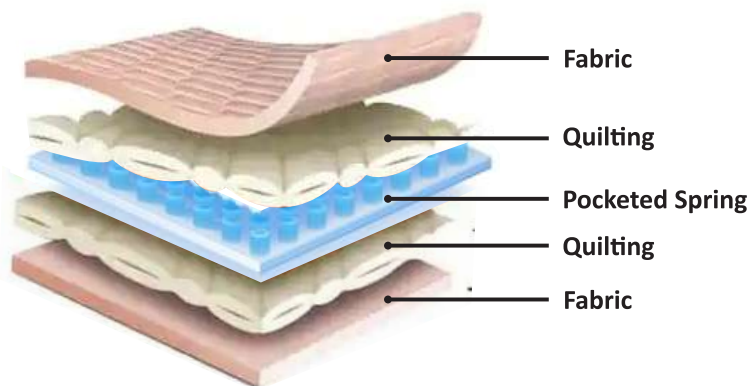

# WINGS

*Enjoy the Softness our Mattress Provides*

**Sapna Wings Mattress** has a Combination of One Side Coir and One Side Soft Foam.

- Sapna wings mattress have combination of three layer, High density bonded foam sandwiched between one side coir & other side soft foam.
- Double comfort mattress one side hard & other side soft.
- A coir foam mattress can provide significant comfort for those with back problems.
- Coir is 100% organic and a renewable resource.

# ENIGMA

*Welcome to the World of Sleep*

**Sapna Enigma Mattress** has a Combination of Pocketed Spring with Turkish Felt.

- Sapna enigma mattress made with pocket springs.
- In a pocketed spring mattress the springs are wrapped inside an individual fabric case.
- This allows each spring to operate individually to closely follow the contour of the body, allowing the spine to remain in its correct position.
- Due to their individual spring construction, pocket springs inherently absorb this 'movement' directly underneath the sleeper instead of spreading it across the bed.