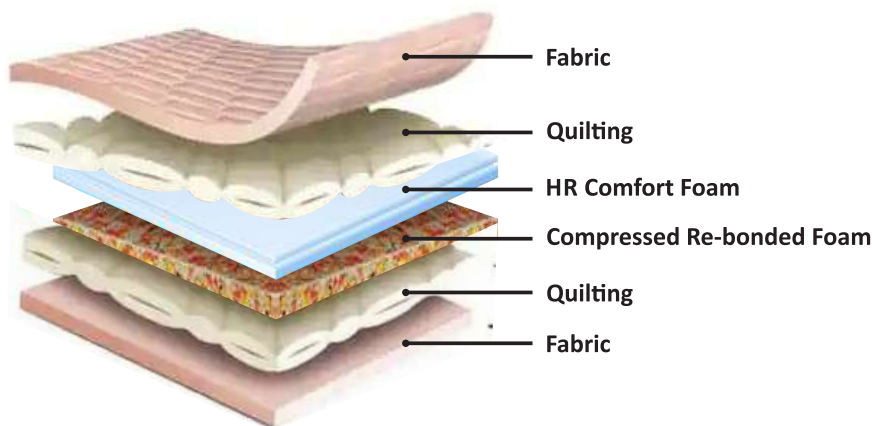

# PRIDE

*Pamper your Self in Sleep*

**Sapna Pride Mattress** is a Full HR Support Foam Mattress.

- The cells present in high resilient foams are tightly packed but are differently sized, this means that when the weight applied to is light, the smaller cells will react mimicking the reaction of soft foam. When greater weight is applied to a high resilience foam, the larger cells present in it will come into play, ensuring that the weight is evenly distribution and appropriate support is provided.
- High resilient (HR) mattress technology offers ultimate soft comfort with superior bounce.
- The durability and ability of a high resilient mattress to maintain performance for up to 10 years or more is the main reason why customers think that products with this material are worth investing in.

- Equal Weight Distribution
- No Filler Use
- Best Back Support
- Breathable Mattress
- 10 Year Warranty

SINCE 1978

SAVE...SLEEP...REPEAT

# SPACE

*Probably the Best Mattress in the World*

**Sapna Space Mattress** has a Combination of HR Comfort Foam with Compressed Re-bonded Foam.

- High resilience foam have high flexibility and resilience which last much longer than conventional foams.
- Exclusive double sided mattress offering dual advantage high resilience foam side for bounce & bonded side for firm comfort, all season comfort mattress.
- If you had ever woken up with random body aches, it might have been because you were tossing and turning. (Between us, that just means you're active and expressive, even when you sleep).