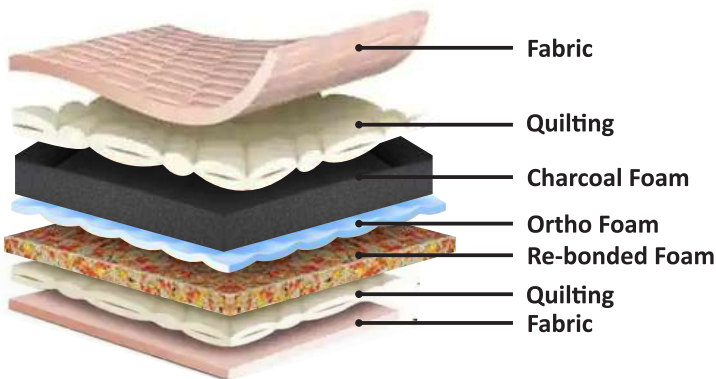

# BOUNCE

*Mattress for Healthy Sleep*

**Sapna Bounce Mattress** has a Combination of Bonnell Spring & Natural Latex Rubber Foam.

- Latex foam has natural elasticity and recovers its shape quickly when pressure is removed.
- Because of its natural properties the natural latex mattress is dust resistance, anti-fungal and mite free.
- Mattresses are made of thick layer of natural latex, combined with bonnell spring provides the ultimate bounce to the mattress.

Anti Dustmites

Natural Fabric

Eco Friendly

Breathable Mattress

8 Year Warranty

SINCE 1978

SAVE...SLEEP...REPEAT

# ORTHO PLUS

*Build for Comfort*

**Sapna Ortho Plus Mattress** has a Combination of Charcoal Infused Plush Foam, Ortho Foam and Compressed Re-bonded Foam.

- Charcoal infused plush foam helps to dissipates heat, absorb and draws away excess moisture.
- Charcoal particles helps to eliminate odors and improves deep sleep through body temperature regulation.
- Ortho foam provides the correct support that is required from an orthopedic point of view.
- These mattresses are durable and flexible.
- Flexible, Re-bonded mattresses also provide extra support to back and shoulder while keeping the spine in its natural shape.