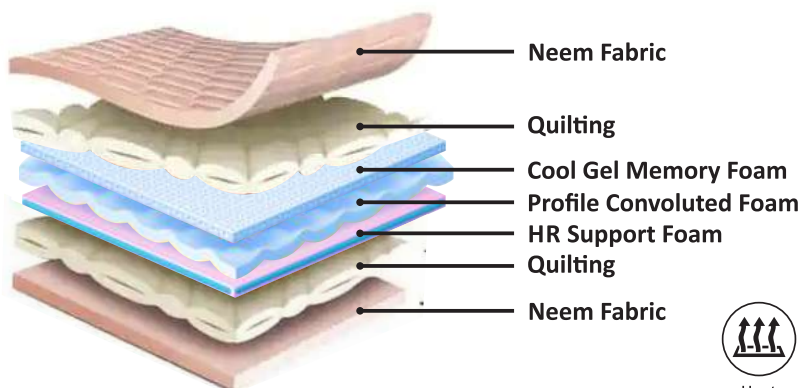

# GRACE

*Be Luxurious and Sleep Luxurious*

**Sapna Grace Mattress** has a Combination of Cool Gel Infused Memory Foam, Profile Convoluted Foam & Pocketed Springs with a Pillow-Top.

- Cooling gel memory foam is a specially formulated memory foam that contains gel particles designed to help absorb heat and draw it away from the sleeper.
- Compared to a flat foam mattress topper, the responsive structure of convoluted foam toppers provide good weight distribution.
- The luxurious foam layer surrounding the supportive pocket spring core makes your mattress soft to touch and blissful to sleep on.
- No motion transfer when sleeping with a partner.

Natural Fabric

Extra Soft

Blood Circulation

Breathable Mattress

No Filler Use

Equal Weight Distribution

8 Year Warranty

SINCE 1978

# GALAXY

*Mattress Like Heaven*

**Sapna Galaxy Mattress** has a Combination of Cooling Gel Infused Memory Foam, Profile Convoluted Foam & HR Support Foam.

- Cool gel infused granules, absorbs heat, sense body temperature & provides more softness where heat is sensed.
- The cellular structure of cool gel memory foam itself is optimized for increased airflow over traditional foams.
- Profile convoluted foam combined with cool gel memory foam helps prevents bedsores and helps in blood circulation.
- HR support foam provides support to the spine.