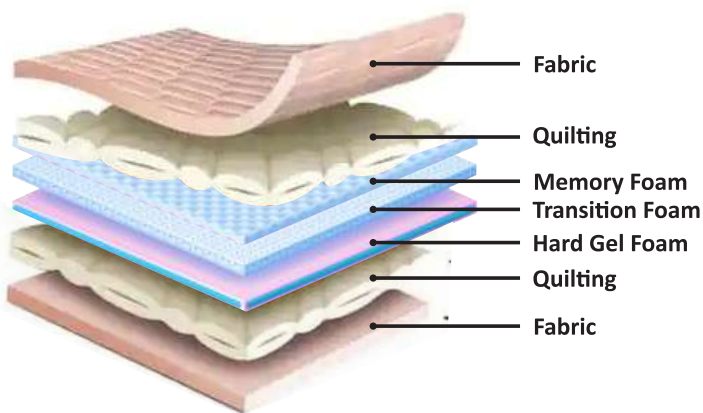

# ORTHO PLUS

*Build for Comfort*

**Sapna Ortho Plus Mattress** has a Combination of Charcoal Infused Plush Foam, Ortho Foam and Compressed Re-bonded Foam.

- Charcoal infused plush foam helps to dissipates heat, absorb and draws away excess moisture.
- Charcoal particles helps to eliminate odors and improves deep sleep through body temperature regulation.
- Ortho foam provides the correct support that is required from an orthopedic point of view.
- These mattresses are durable and flexible.
- Flexible, Re-bonded mattresses also provide extra support to back and shoulder while keeping the spine in its natural shape.

# MEMOREST

*Mattress on a Mission*

**Sapna Memorest Mattress** has a Combination of Memory Foam with transition foam and hard gel Foam.

- Memory foam moulds to the body in response to pressure providing comfort and plush feel, evenly distributing body weight.
- The firm surface of an sapna memorest mattress means you get optimum push-back for the perfect sleeping position. This will reduce tossing and turning and help you to wake up feeling refreshed.
- Sapna memorest mattress evenly spreads your body weight to prevent the build-up of pressure points, particularly in your neck, back and hips.