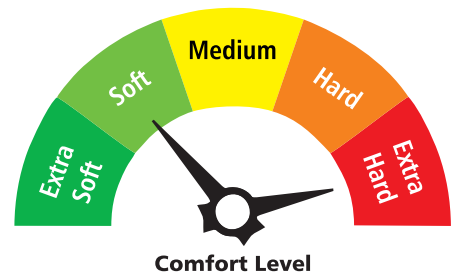

SINCE 1978

SAVE...SLEEP...REPEAT

ORTHO PLUS

Build for Comfort

Sapna Ortho Plus Mattress has a Combination of Charcoal Infused Plush Foam, Ortho Foam and Compressed Re-bonded Foam.

- Charcoal infused plush foam helps to dissipates heat, absorb and draws away excess moisture.
- Charcoal particles helps to eliminate odors and improves deep sleep through body temperature regulation.
- Ortho foam provides the correct support that is required from an orthopedic point of view.
- These mattresses are durable and flexible.
- Flexible, Re-bonded mattresses also provide extra support to back and shoulder while keeping the spine in its natural shape.