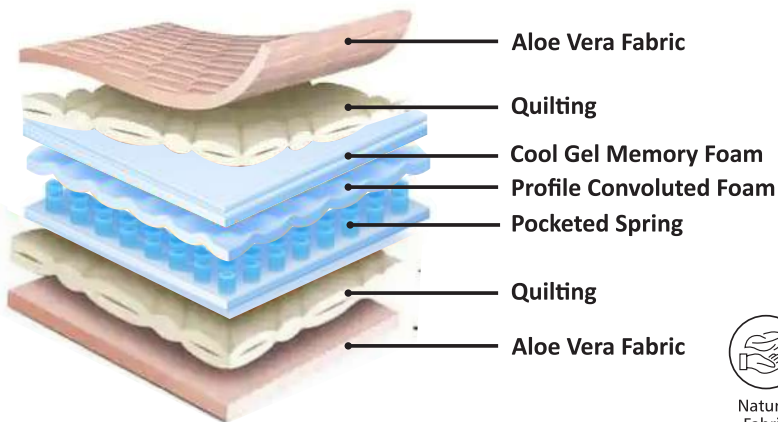

# GRACE

*Be Luxurious and Sleep Luxurious*

**Sapna Grace Mattress** has a Combination of Cool Gel Infused Memory Foam, Profile Convoluted Foam & Pocketed Springs with a Pillow-Top.

- Cooling gel memory foam is a specially formulated memory foam that contains gel particles designed to help absorb heat and draw it away from the sleeper.
- Compared to a flat foam mattress topper, the responsive structure of convoluted foam toppers provide good weight distribution.
- The luxurious foam layer surrounding the supportive pocket spring core makes your mattress soft to touch and blissful to sleep on.
- No motion transfer when sleeping with a partner.