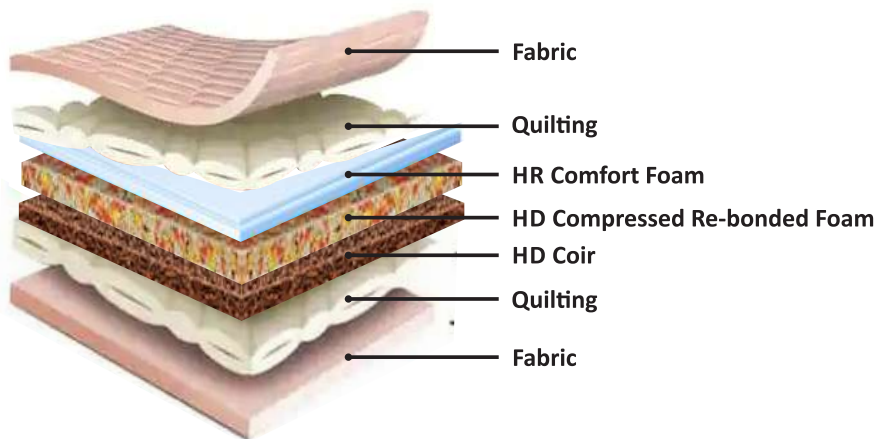

# SPACE

*Probably the Best Mattress in the World*

**Sapna Space Mattress** has a Combination of HR Comfort Foam with Compressed Re-bonded Foam.

- High resilience foam have high flexibility and resilience which last much longer than conventional foams.
- Exclusive double sided mattress offering dual advantage high resilience foam side for bounce & bonded side for firm comfort, all season comfort mattress.
- If you had ever woken up with random body aches, it might have been because you were tossing and turning. (Between us, that just means you're active and expressive, even when you sleep).

Durability

Best Back Support

No Filler Use

8 Year Warranty

SINCE 1978

SAVE...SLEEP...REPEAT

# CELLO DX

*Rest Easy and Sleep in Style*

**Sapna Cello Deluxe Mattress** has a Combination of One Side HD Coir and One Side Soft HR Comfort Foam with HD Compressed Re-bonded Foam in between.

- Sapna cello deluxe mattress made with thick re-bonded foam, sandwiched between high density rubberised coir sheets and top side pasted with layer of HR foam.
- Perfect comfort with HR comfort foam and support with rubberised coir sheet combination of three layers.
- Coir has added benefits like 100% organic, odorless, weed free, etc.