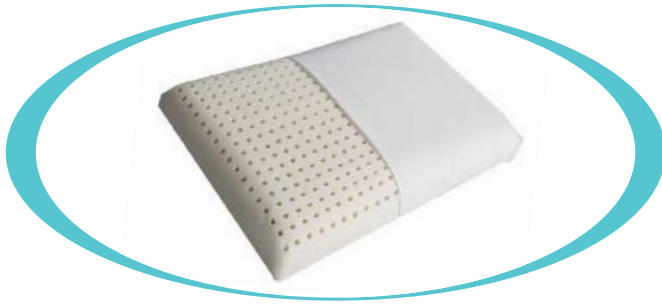

SINCE 1978

SAVE...SLEEP...REPEAT

SENIOR