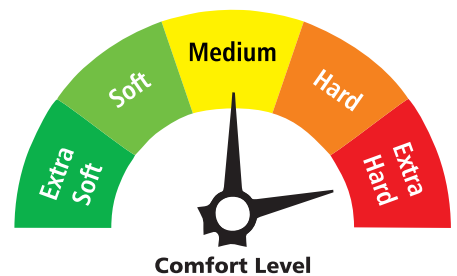

Durability

Best Back Support

No Filler Use

6 Year Warranty

SINCE 1978

SAVE...SLEEP...REPEAT

# WINGS

*Enjoy the Softness our Mattress Provides*

**Sapna Wings Mattress** has a Combination of One Side Coir and One Side Soft Foam.

- Sapna wings mattress have combination of three layer, High density bonded foam sandwiched between one side coir & other side soft foam.
- Double comfort mattress one side hard & other side soft.
- A coir foam mattress can provide significant comfort for those with back problems.
- Coir is 100% organic and a renewable resource.