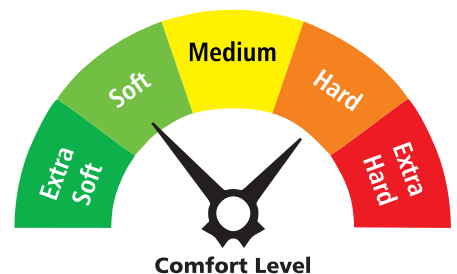

# MEMOREST

*Mattress on a Mission*

**Sapna Memorest Mattress** has a Combination of Memory Foam with transition foam and hard gel Foam.

- Memory foam moulds to the body in response to pressure providing comfort and plush feel, evenly distributing body weight.
- The firm surface of an sapna memorest mattress means you get optimum push-back for the perfect sleeping position. This will reduce tossing and turning and help you to wake up feeling refreshed.
- Sapna memorest mattress evenly spreads your body weight to prevent the build-up of pressure points, particularly in your neck, back and hips.