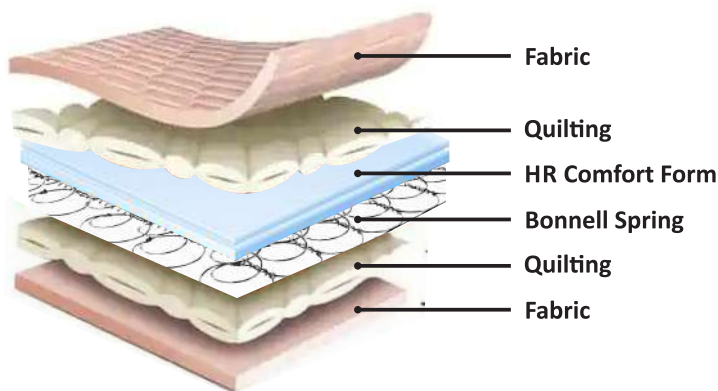

# ENIGMA

*Welcome to the World of Sleep*

**Sapna Enigma Mattress** has a Combination of Pocketed Spring with Turkish Felt.

- Sapna enigma mattress made with pocket springs.
- In a pocketed spring mattress the springs are wrapped inside an individual fabric case.
- This allows each spring to operate individually to closely follow the contour of the body, allowing the spine to remain in its correct position.
- Due to their individual spring construction, pocket springs inherently absorb this 'movement' directly underneath the sleeper instead of spreading it across the bed.

# SUPREME

*Sleep with Best Mattress that is Made with Care*

**Sapna Supreme Mattress** has a Combination of Bonnell Spring with HR Comfort Foam.

- Sapna supreme mattress made with combination of HR comfort foam & bonnell spring mattress.
- HR comfort foam is a excellent quality foam mattress that can take heavy use and maintain its shape over a long period of time.
- The HR comfort foam has a springy feel with a fast return action.
- Bonnell spring mattress has a strong spring structure which provides better stability & flexibility and gives you perfect sleep system and better support to your spine.
- No motion transfer when sleeping with a partner.