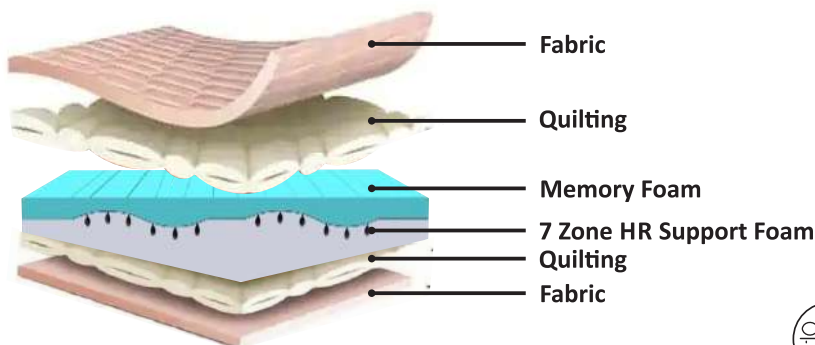

# NATURA HYBRID

*The Best and Cozy Mattress in the World*

**Sapna Natura Hybrid Mattress** has a Combination of 100% Natural Latex & HR Support Foam.

- Natural material with perforations allows easy flow of air. This keeps the mattress naturally cool and breathable.
- Because of its natural properties the natural latex mattress is dust resistance, anti-fungal and mite free.
- Made with latex rubber technology for superior bounce, best for every season, allergy free & hygiene.
- The cells present in high resilient foams are tightly packed but are differently sized, this means that when the weight applied to is light, the smaller cells will react mimicking the reaction of soft foam.

# ORTHO PRO

*Comfort that Brings Happiness to Life*

**Sapna Ortho Pro Mattress** has a Combination of Memory Foam + 7 Zone HR Support Foam.

- Provides equitable pressure points on each body part where the pressure is needed.
- Gives an elastic ability which allows it to conform to your body to shape to relieve pressure points across the body.
- 7 different pressure relieving areas, with different pressure levels for 7 different body areas.
- The zoning also facilitates pressure distribution, which promotes a good blood circulation which results in higher relaxed and comfortable sleep.