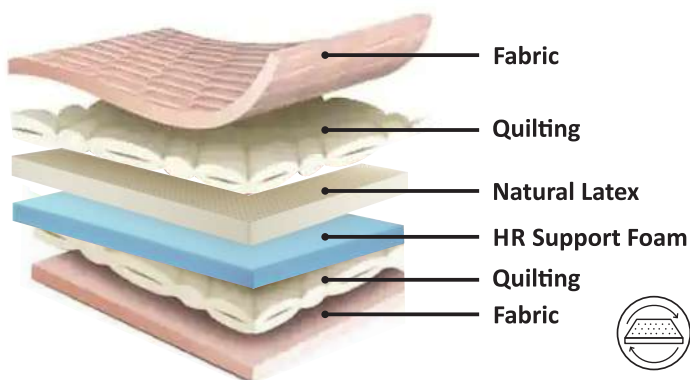

# ALOETEX

*Get Dreamy Mattresses for a Super Luxurious Sleep*

**Sapna Aloetex Mattress** is a Fully 100% Natural Latex Mattress (ISI) with a Combination of Pin Core Latex and Hard Core Latex.

- Natural material with perforations allows easy flow of air. This keeps the mattress naturally cool and breathable.
- Latex derived from rubber sap provides a slight bounce while offering complete comfort.
- It provides good spine support and is highly recommended for those with back pain and ortho issues.

# NATURA HYBRID

*The Best and Cozy Mattress in the World*

**Sapna Natura Hybrid Mattress** has a Combination of 100% Natural Latex & HR Support Foam.

- Natural material with perforations allows easy flow of air. This keeps the mattress naturally cool and breathable.
- Because of its natural properties the natural latex mattress is dust resistance, anti-fungal and mite free.
- Made with latex rubber technology for superior bounce, best for every season, allergy free & hygiene.
- The cells present in high resilient foams are tightly packed but are differently sized, this means that when the weight applied to is light, the smaller cells will react mimicking the reaction of soft foam.

# ORTHO PRO

*Comfort that Brings Happiness to Life*

**Sapna Ortho Pro Mattress** has a Combination of Memory Foam + 7 Zone HR Support Foam.

- Provides equitable pressure points on each body part where the pressure is needed.
- Gives an elastic ability which allows it to conform to your body to shape to relieve pressure points across the body.
- 7 different pressure relieving areas, with different pressure levels for 7 different body areas.
- The zoning also facilitates pressure distribution, which promotes a good blood circulation which results in higher relaxed and comfortable sleep.