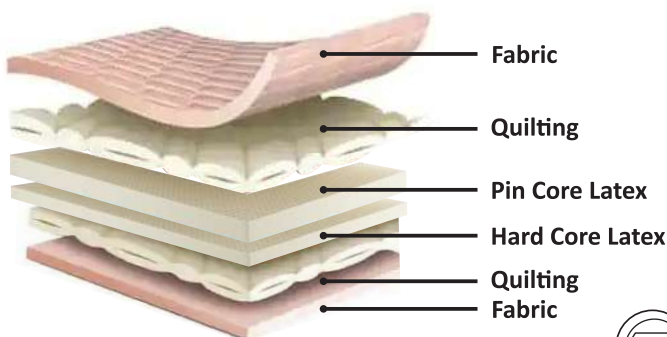

SINCE 1978

SAVE...SLEEP...REPEAT

ALOETEX

Get Dreamy Mattresses for a Super Luxurious Sleep

Sapna Aloetex Mattress is a Fully 100% Natural Latex Mattress (ISI) with a Combination of Pin Core Latex and Hard Core Latex.

- Natural material with perforations allows easy flow of air. This keeps the mattress naturally cool and breathable.
- Latex derived from rubber sap provides a slight bounce while offering complete comfort.
- It provides good spine support and is highly recommended for those with back pain and ortho issues.

One Sapna Rubber Natural Latex Mattress = Sap from 2500 - 3000 Rubber Trees.