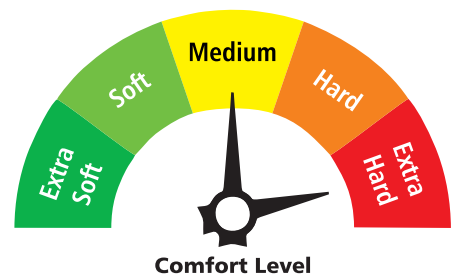

# PRIDE

*Pamper your Self in Sleep*

**Sapna Pride Mattress** is a Full HR Support Foam Mattress.

- The cells present in high resilient foams are tightly packed but are differently sized, this means that when the weight applied to is light, the smaller cells will react mimicking the reaction of soft foam. When greater weight is applied to a high resilience foam, the larger cells present in it will come into play, ensuring that the weight is evenly distribution and appropriate support is provided.
- High resilient (HR) mattress technology offers ultimate soft comfort with superior bounce.
- The durability and ability of a high resilient mattress to maintain performance for up to 10 years or more is the main reason why customers think that products with this material are worth investing in.

- Equal Weight Distribution
- No Filler Use
- Best Back Support
- Breathable Mattress
- 10 Year Warranty

SINCE 1978

SAVE...SLEEP...REPEAT

# SPACE

*Probably the Best Mattress in the World*

**Sapna Space Mattress** has a Combination of HR Comfort Foam with Compressed Re-bonded Foam.

- High resilience foam have high flexibility and resilience which last much longer than conventional foams.
- Exclusive double sided mattress offering dual advantage high resilience foam side for bounce & bonded side for firm comfort, all season comfort mattress.
- If you had ever woken up with random body aches, it might have been because you were tossing and turning. (Between us, that just means you're active and expressive, even when you sleep).