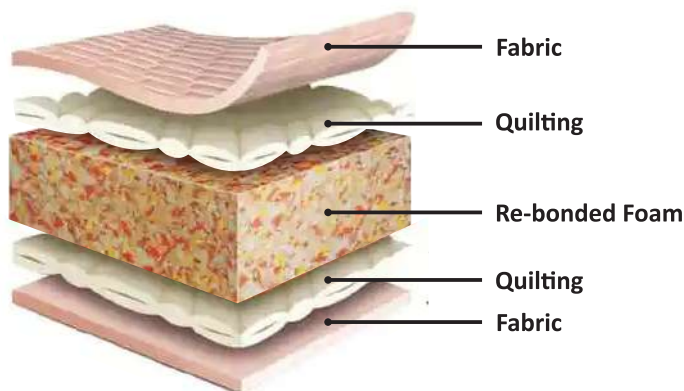

# CELLO DX

*Rest Easy and Sleep in Style*

**Sapna Cello Deluxe Mattress** has a Combination of One Side HD Coir and One Side Soft HR Comfort Foam with HD Compressed Re-bonded Foam in between.

- Sapna cello deluxe mattress made with thick re-bonded foam, sandwiched between high density rubberised coir sheets and top side pasted with layer of HR foam.
- Perfect comfort with HR comfort foam and support with rubberised coir sheet combination of three layers.
- Coir has added benefits like 100% organic, odorless, weed free, etc.

Anti Dustmites

Eco Friendly

Best Back Support

No Filler Use

10 Year Warranty

SINCE 1978

SAVE...SLEEP...REPEAT

# ORTHO

*Mattress - Reinventing the Comfort*

**Sapna Ortho Mattress** is a High Quality Compressed Re-bonded Foam.

- Sapna ortho mattress have been created to combat the problems one might experience with a bad back or joints by providing a firm mattress which offers targeted & tailored support.
- An orthopaedic mattress would support your back in the correct position giving it a chance to repair.
- Sapna ortho mattress provides optimal support, people with poor posture, back problems can be highly benefitted from it.