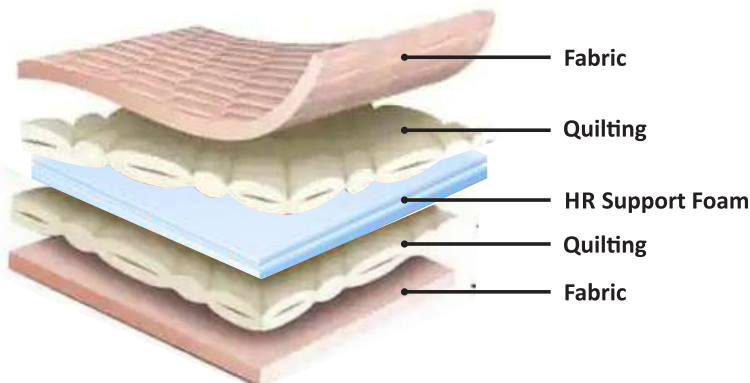

# MEMOREST

*Mattress on a Mission*

**Sapna Memorest Mattress** has a Combination of Memory Foam with transition foam and hard gel Foam.

- Memory foam moulds to the body in response to pressure providing comfort and plush feel, evenly distributing body weight.
- The firm surface of an sapna memorest mattress means you get optimum push-back for the perfect sleeping position. This will reduce tossing and turning and help you to wake up feeling refreshed.
- Sapna memorest mattress evenly spreads your body weight to prevent the build-up of pressure points, particularly in your neck, back and hips.

Anti Dustmites

Dual Comfort

Best Back Support

Breathable Mattress

8 Year Warranty

SINCE 1978

SAVE...SLEEP...REPEAT

# PRIDE

*Pamper your Self in Sleep*

**Sapna Pride Mattress** is a Full HR Support Foam Mattress.

- The cells present in high resilient foams are tightly packed but are differently sized, this means that when the weight applied to is light, the smaller cells will react mimicking the reaction of soft foam. When greater weight is applied to a high resilience foam, the larger cells present in it will come into play, ensuring that the weight is evenly distribution and appropriate support is provided.
- High resilient (HR) mattress technology offers ultimate soft comfort with superior bounce.
- The durability and ability of a high resilient mattress to maintain performance for up to 10 years or more is the main reason why customers think that products with this material are worth investing in.