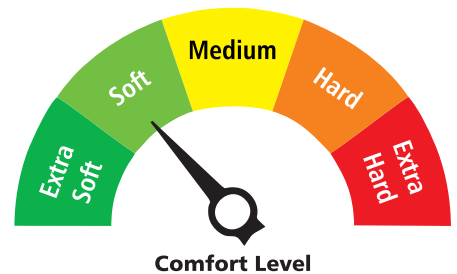

Anti Dustmites

Natural Fabric

Eco Friendly

Breathable Mattress

8 Year Warranty