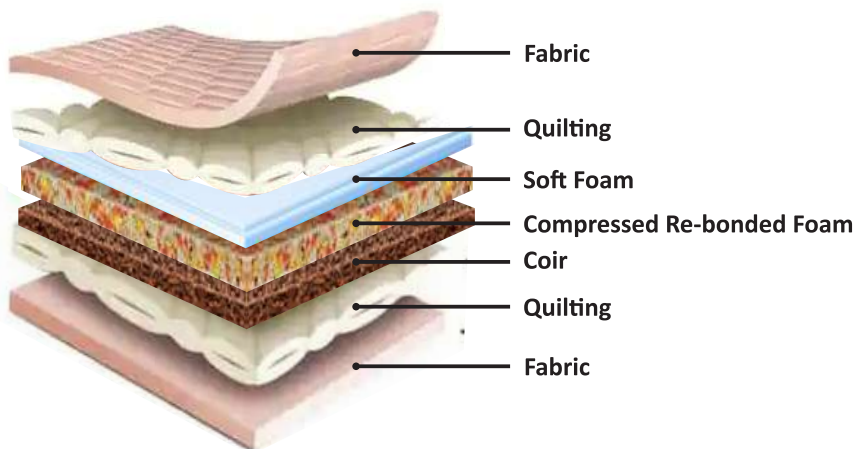

# ORTHO

*Mattress - Reinventing the Comfort*

**Sapna Ortho Mattress** is a High Quality Compressed Re-bonded Foam.

- Sapna ortho mattress have been created to combat the problems one might experience with a bad back or joints by providing a firm mattress which offers targeted & tailored support.
- An orthopaedic mattress would support your back in the correct position giving it a chance to repair.
- Sapna ortho mattress provides optimal support, people with poor posture, back problems can be highly benefitted from it.

# WINGS

*Enjoy the Softness our Mattress Provides*

**Sapna Wings Mattress** has a Combination of One Side Coir and One Side Soft Foam.

- Sapna wings mattress have combination of three layer, High density bonded foam sandwiched between one side coir & other side soft foam.
- Double comfort mattress one side hard & other side soft.
- A coir foam mattress can provide significant comfort for those with back problems.
- Coir is 100% organic and a renewable resource.