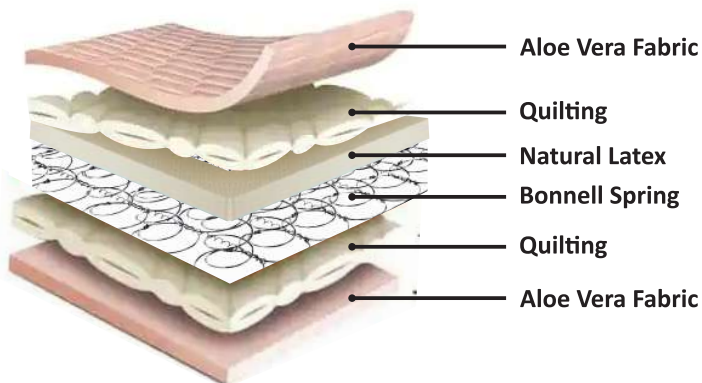

# ORTHO PRO

*Comfort that Brings Happiness to Life*

**Sapna Ortho Pro Mattress** has a Combination of Memory Foam + 7 Zone HR Support Foam.

- Provides equitable pressure points on each body part where the pressure is needed.
- Gives an elastic ability which allows it to conform to your body to shape to relieve pressure points across the body.
- 7 different pressure relieving areas, with different pressure levels for 7 different body areas.
- The zoning also facilitates pressure distribution, which promotes a good blood circulation which results in higher relaxed and comfortable sleep.

# BOUNCE

*Mattress for Healthy Sleep*

**Sapna Bounce Mattress** has a Combination of Bonnell Spring & Natural Latex Rubber Foam.

- Latex foam has natural elasticity and recovers its shape quickly when pressure is removed.
- Because of its natural properties the natural latex mattress is dust resistance, anti-fungal and mite free.
- Mattresses are made of thick layer of natural latex, combined with bonnell spring provides the ultimate bounce to the mattress.